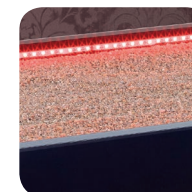

Color therapy Cromoterapia

The 7 primary colors can be programmed to alternate automatically, or else can be specifically selected based on the type of treatment to be performed, providing for magical moments of wellbeing!

I 7 colori primari si alternano in automatico o si abbinano in relazione al tipo di trattamento per un magico momento di benessere!