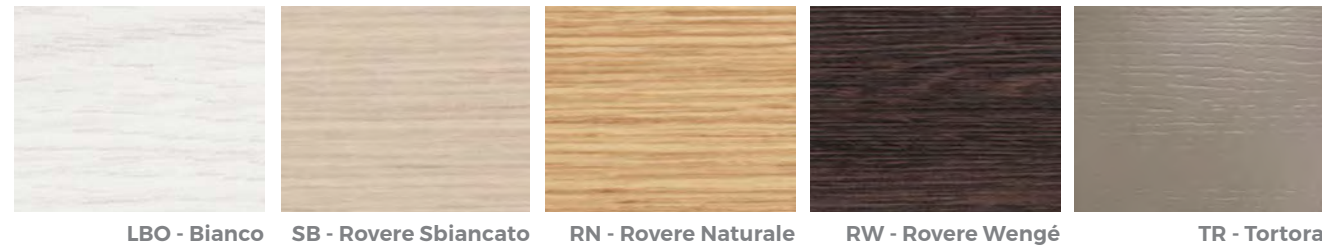

BASE CUSTOMIZATION PERSONALIZZAZIONE BASE

SIRIO - FINISHES CHART

Today, 70% of the company's wooden equipment and treatment tables are manufactured using FSC certified lumber from unprotected forests. The woods are furnished by suppliers that have committed themselves to sustainable development, guaranteeing full compliance with the best environmental protection practices.

Oggi, il 70% delle attrezzature e dei lettini in legno dell'azienda sono realizzati con legname certificato FSC proveniente da foreste non protette. I legni provengono da fornitori che si sono impegnati per lo sviluppo sostenibile, garantendo il pieno rispetto delle migliori pratiche di tutela ambientale.

The images are for illustrative purposes only and may not reflect the actual finish of the product, particularly when viewed through a screen. Therefore, the **SELECTION OF THE FINISHES** of the **BASES** and **MATTRESS FABRICS** must take place **AFTER CONSULTING** the **LUXURY BOX PHYSICAL SAMPLES** and the **COLOR CHARTS**.

Le immagini hanno valore puramente illustrativo e possono non rispecchiare la finitura reale del prodotto, in particolare se visualizzate attraverso uno schermo. Pertanto la **SELEZIONE DELLE FINITURE** delle **BASI** e dei **RIVESTIMENTI** dei **MATERASSI** deve avvenire **PREVIA CONSULTAZIONE** della **CAMPIONATURA FISICA** della **LUXURY BOX** e delle **CARTELLE COLORI**.

ACCESSORIES UPON REQUEST ACCESSORI SU RICHIESTA

All tables have a standard setting customizable upon request.

Tutti i lettini hanno una configurazione standard personalizzabile su richiesta.

Oil-resistant protection
Proteggi materasso resistente agli oli

Luxury "Dreamsoft" cover
Coprilettino Dreamsoft

Rotating Evo armrest couple
Coppia braccioli girevoli Evo

Luxury towel
Telo Deluxe

Color therapy
Cromoterapia

Bluetooth sound system
Sistema Bluetooth

Roll Holder (75 cm)
Portarotolo (75 cm)

Wireless foot pedal control with memories
Pedaliera wireless con memorie

Heating system
Riscaldamento

Adjustable cushion
Cuscino regolabile

Wheels with brake (ø 50 mm)
Ruote con freno (ø 50 mm)

Vario Led Flex lamp
Lampada Vario Led Flex

Clamp for Vario Led Flex Lamp
Morsetto per Lampada Vario Led Flex

UK cable
Cavo UK

USA cable
Cavo USA

Disposable EVO Headrest cover (pack 100 pcs.)
Copritesta EVO monouso (confezione 100 pz.)

Plastic leg protection
Protezione gambe in plastica

Customized mattress with logo
Personalizzazione materasso con logo