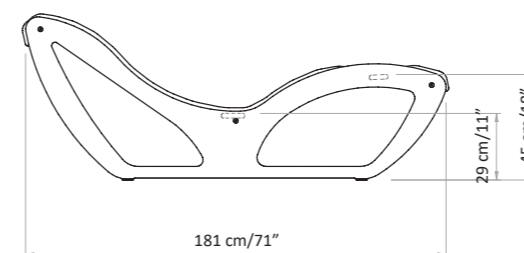

Focus on

- Okumè wood
- Comfortable waterproof mattress
- Correct relax position ensuring proper blood circulation
- Legno okumé
- Confortevole materassino waterproof
- Posizione relax corretta che garantisce un'ottima circolazione del sangue