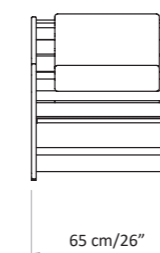

Focus on

- Okumè wood
- Comfortable waterproof mattress
- Correct relax position ensuring proper blood circulation
- Legno okumé
- Confortevole materassino waterproof
- Posizione relax corretta che garantisce un'ottima circolazione del sangue