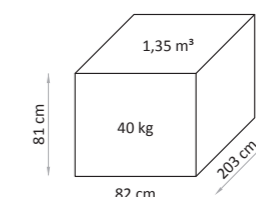

Focus on

- Okumè wood
- Comfortable waterproof mattress
- Correct relax position ensuring proper blood circulation
- Legno okumé
- Confortevole materassino waterproof
- Posizione relax corretta che garantisce un'ottima circolazione del sangue